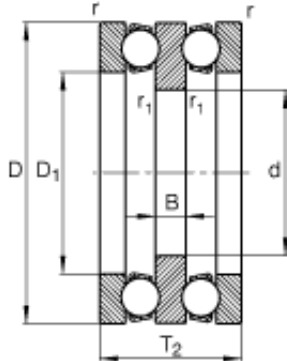

NTN BEARING DRIVESHAFT, INC.

120 mm x 240 mm x 31 mm FAG 52328-MP Thrust Ball Bearing

Bearing No. 52328-MP

52328-MP Bearing 2D drawings and 3D CAD models

Size	120x240x140 mm
Bore Diameter	120 mm
Outer Diameter	240 mm
Width	140 mm
d	120 mm
D	240 mm
T ₂	140 mm
B	31 mm
D ₁	144 mm
D _{a max}	180 mm
d _{a max}	140 mm
r _{1 min}	1,1 mm
r _{a max}	2,1 mm
r _{a1 max}	1 mm
r _{min}	2,1 mm
m	28,3 kg / Weight
C _a	405000 N / Dynamic load rating (axial)
C _{0a}	1250000 N / Static load rating (axial)
A	8 / Factor min. load
n _G	1360 1/min / Limiting speed
C _{ua}	40000 N / Fatigue limit load, axial